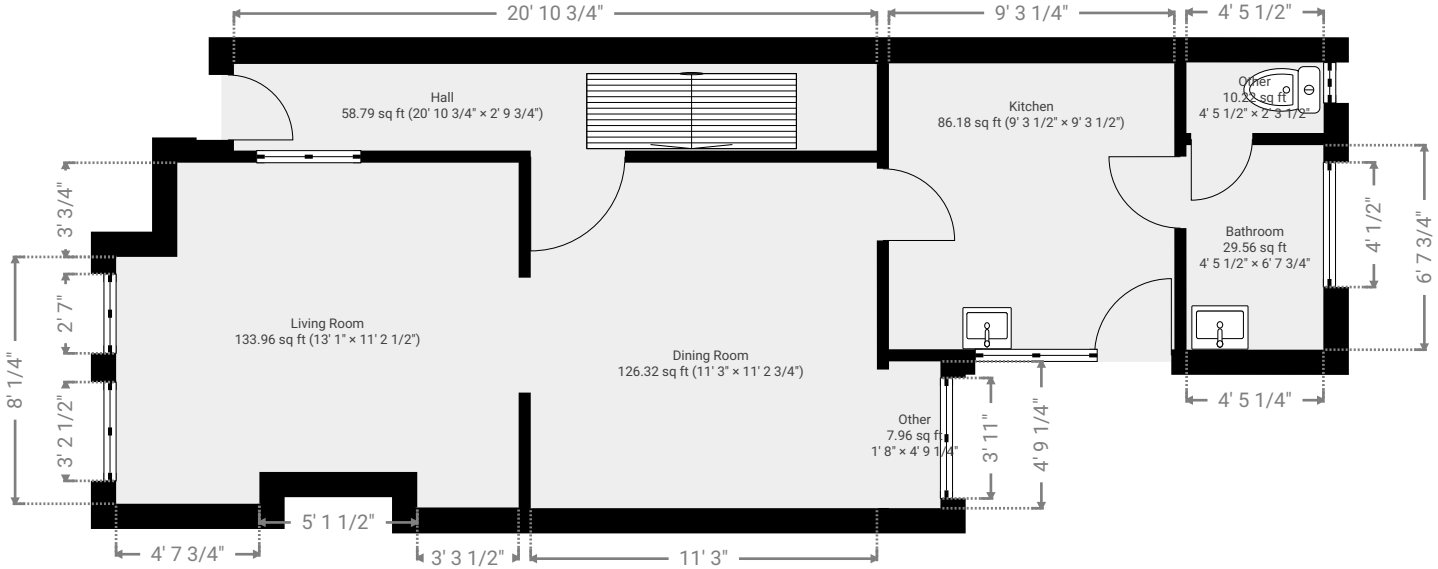

▼ Ground Floor

TOTAL AREA: 452.67 sq ft • LIVING AREA: 452.67 sq ft • ROOMS: 7

▼ 1st Floor

TOTAL AREA: 393.30 sq ft • LIVING AREA: 393.30 sq ft • ROOMS: 6